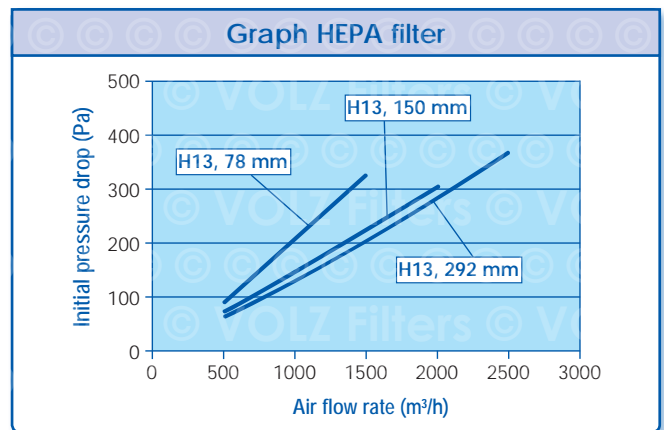

Wedge-shaped filter

Compact cassette filter

- Available in several versions and dimensions

Filter box

Standard versions HEPA filter H10 - H14

Width	Height	Depth	Filter area*	Nominal air flow rate*
mm	mm	mm	m ²	m ³ /h
305	305	78	2.7	270
305	610	78	5.7	560
610	610	78	12	1200
305	305	150	3.2	330
305	610	150	6.8	670
610	610	150	14.5	1450
305	305	292	4.4	460
305	610	292	9.2	940
610	610	292	20	2000

Information: Width and height dimension are interchangeable
*Version with MDF-frame

HEPA filter H10 - H14	610 x 610 mm depth: 292 mm	610 x 610 mm depth: 150 mm	610 x 610 mm depth: 78 mm
Initial pressure drop (Pa)	280	215	250
Recommended final pressure drop (Pa)	600	600	600
Nominal Air flow rate (m ³ /h)	2000	1450	1200
Arrestance for MPPS (%)	≥ 99.95	≥ 99.95	≥ 99.95
Filter area (m ²)	20	14.5	12